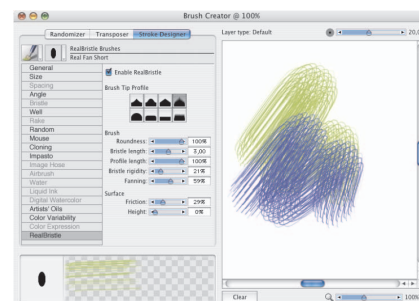

Brush Creator

The Brush Creator lets you create your own brushes in the type, size or pattern of your choice, so you can create custom brush strokes and produce artwork that is truly unique.

The Brush Creator in Painter